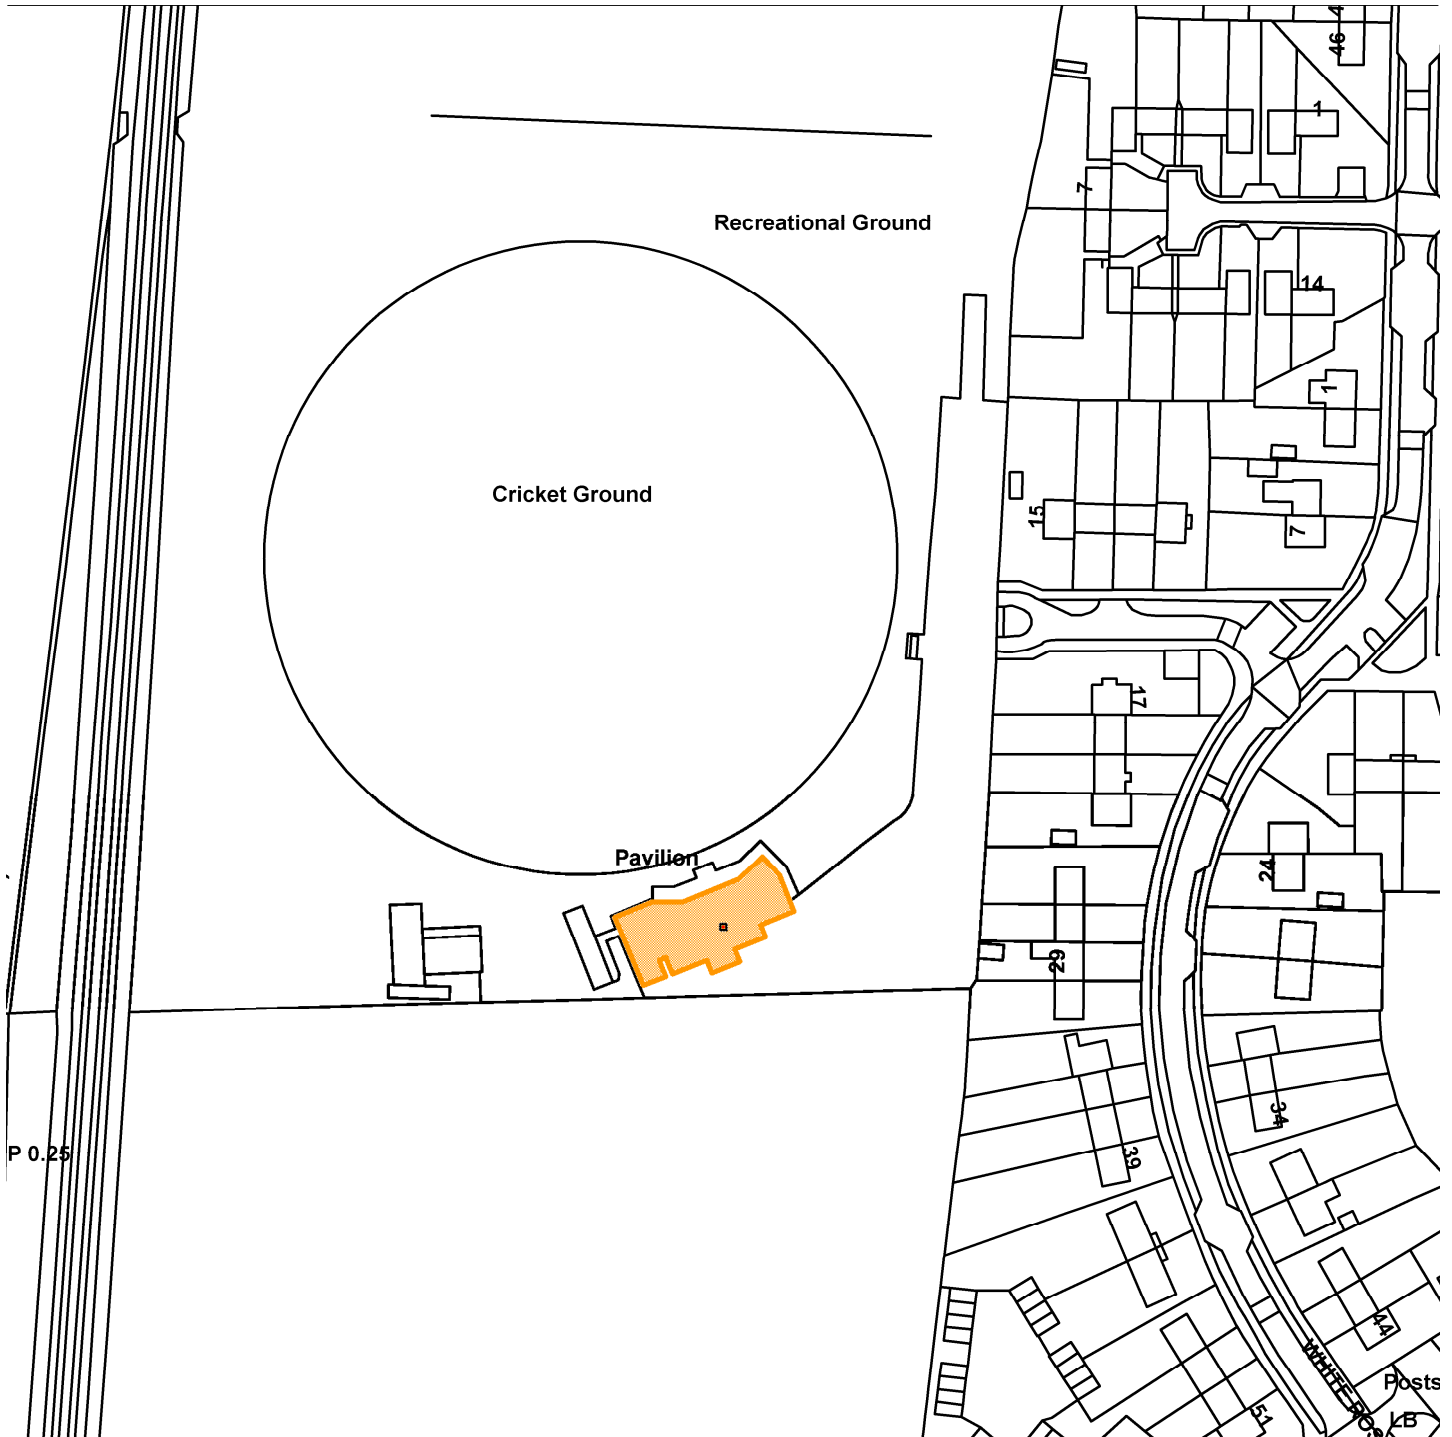

17/02835/FUL

New Earswick Sports Club, White Rose Avenue, New Earswick

Scale : 1:1567

Reproduced from the Ordnance Survey map with the permission of the Controller of Her Majesty's Stationery Office © Crown Copyright 2000.

Unauthorised reproduction infringes Crown Copyright and may lead to prosecution or civil proceedings.

|                     |               |
|---------------------|---------------|
| <b>Organisation</b> | Not Set       |
| <b>Department</b>   | Not Set       |
| <b>Comments</b>     | Site Plan     |
| <b>Date</b>         | 06 March 2018 |
| <b>SLA Number</b>   | Not Set       |